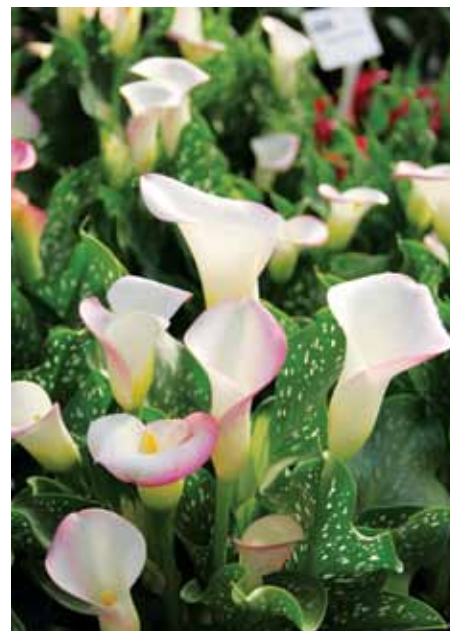

THE NEXT BIG THING(S)

Hundreds of new introductions made their debut at the 2013 California Spring Trials. Here's a snapshot of some of our favorites.

By Jasmina Dolce

▲ Calibrachoa 'Hula Hot Pink'
Rich tropical colors with an appealing "hoop" of color in the center. Dümmer.

▲ Calla lily 'Callafornia Callas Pink Sorbet'
Off-white blooms with a subtle pink edge on top of spotted leaves. Golden State Bulb Growers.

Calibrachoa MiniFamous Double ▼
Four new colors — Blue, Pink Vein, Red (pictured) and White — to the series. Selecta.