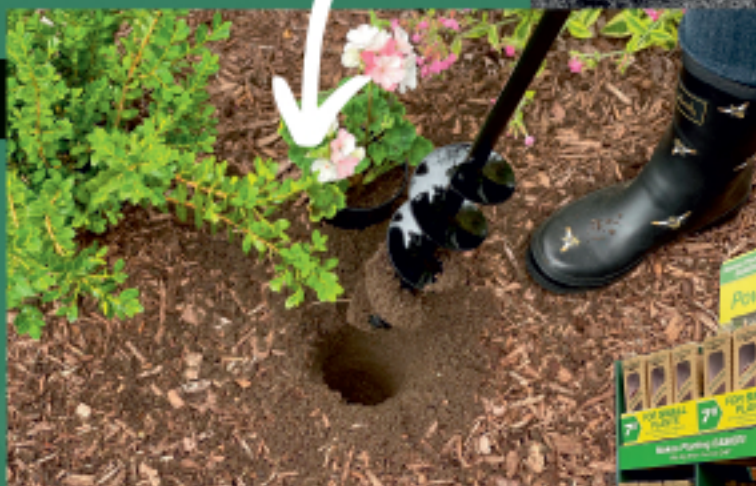

New arrivals of plant material are placed in a special section in the Garden.

# DIG INTO THE FUTURE.

Just as the laptop outperformed the typewriter, Power Planter is the future of digging, banishing back aches, and sending shovels back to the shed.

Power Planter earth augers connect to cordless drills in a snap so you can replace digging with drilling! Customers plant more when they sail through soil and tame tough terrain with Power Planter.